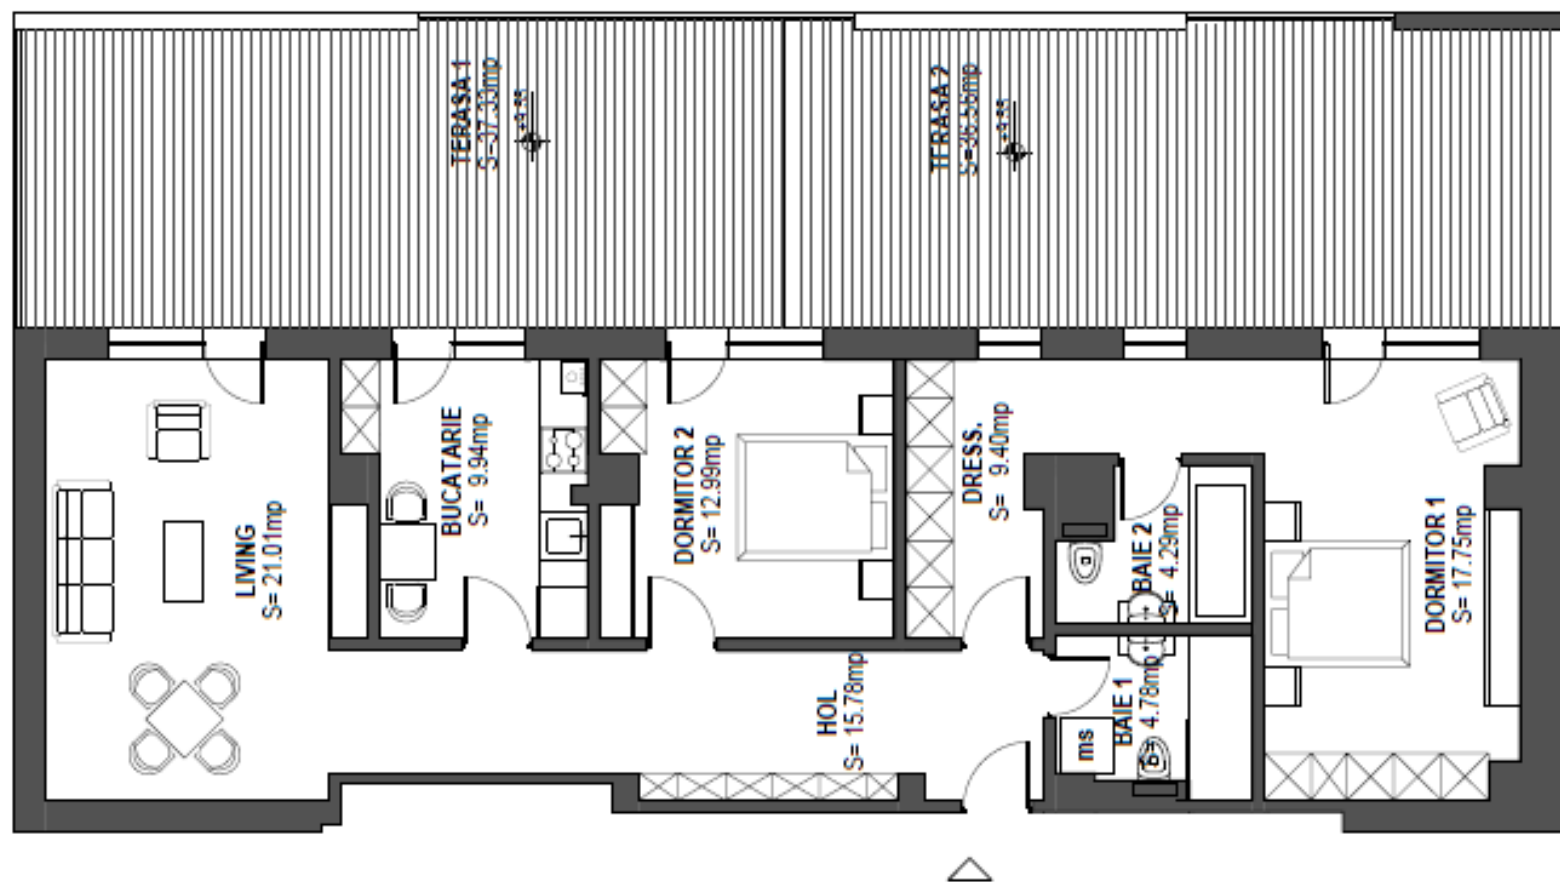

AP. 14 Et.3 - Apartament 3 camere – 169,82mp

PREMIUM PLAZA
apartments

Suprafata utila: 95,93mp

Balcon1: 37,33mp, Balcon2: 36,56mp

Living: 21,01mp

Bucatarie: 9,94mp

Dormitor 1: 12,99mp

Dormitor 2: 17,75mp

Dressing: 9,40mp

Baie 1: 4,78mp

Baie 2: 4,29mp

Hol: 15,78mp

0745.005.500

0749.115.511

proprietatinoi@gmail.com