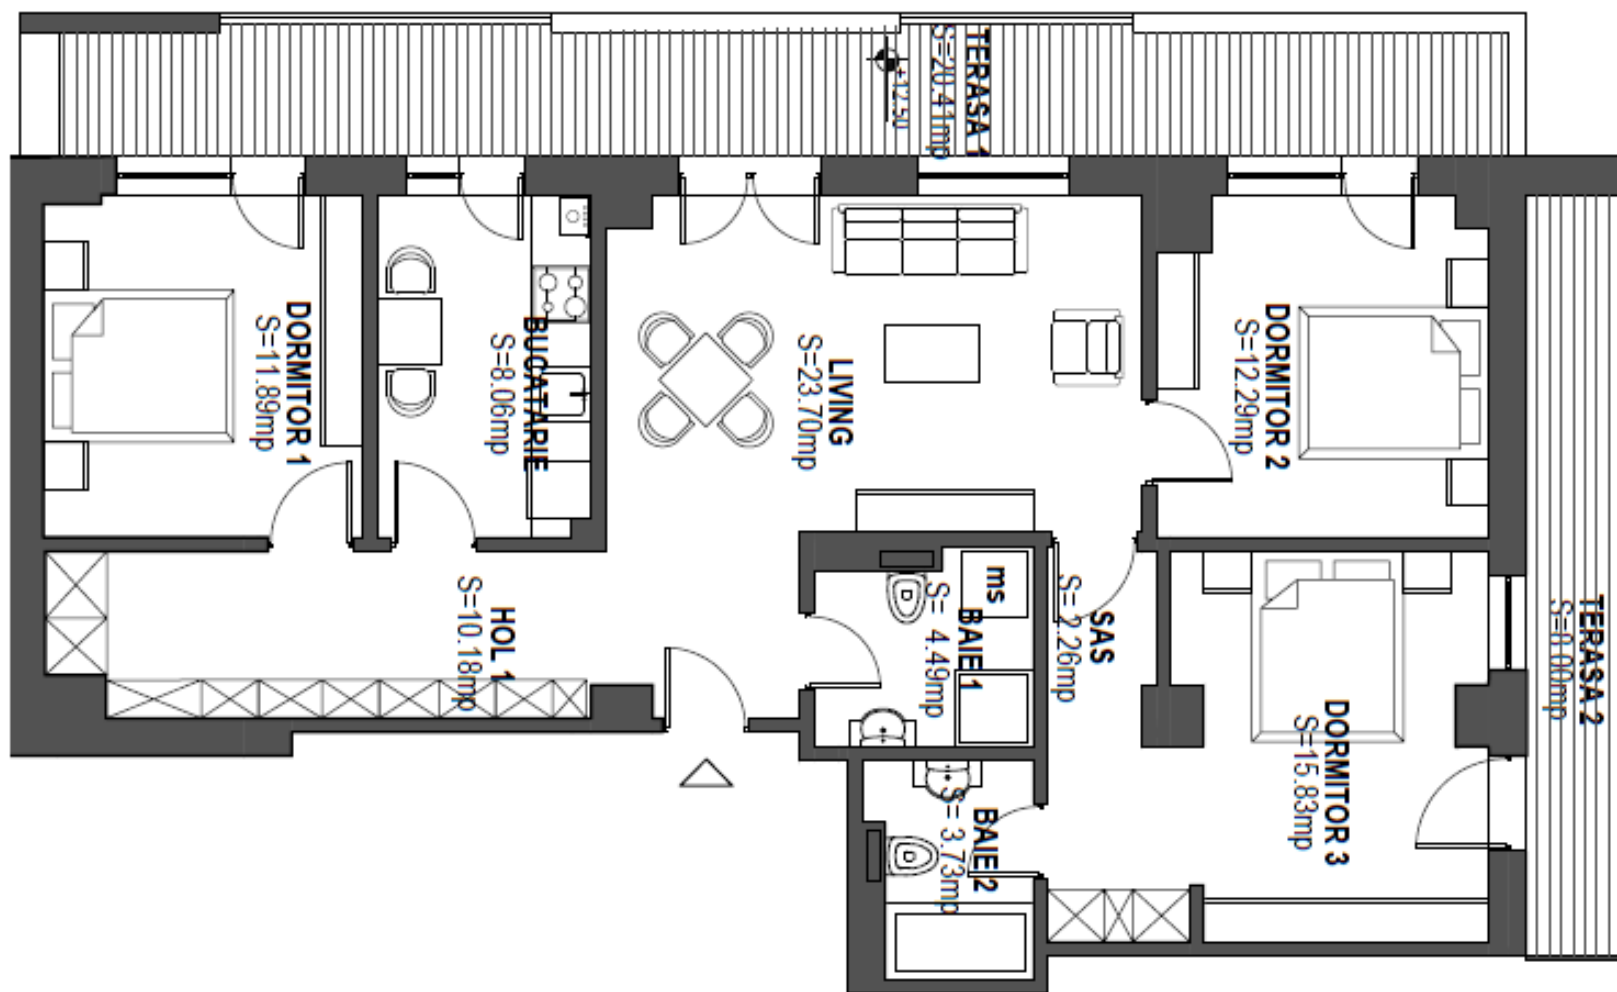

## AP. 15;17 Et.4;5 - Apartament 4 camere – 120,83mp

**PREMIUM PLAZA**  
apartments

Suprafata utila: 92,42mp

Balcon1: 20,41mp, Balcon2: 8,00mp

Living: 23,70mp

Bucatarie: 8,06mp

Dormitor 1: 11,89mp

Dormitor 2: 12,29mp

Dormitor 3: 15,83mp

Sas: 2,26mp

Baie 1: 4,49mp

Baie 2: 3,73mp

Hol: 10.18mp

**0745.005.500**

**0749.115.511**

proprietatinoi@gmail.com