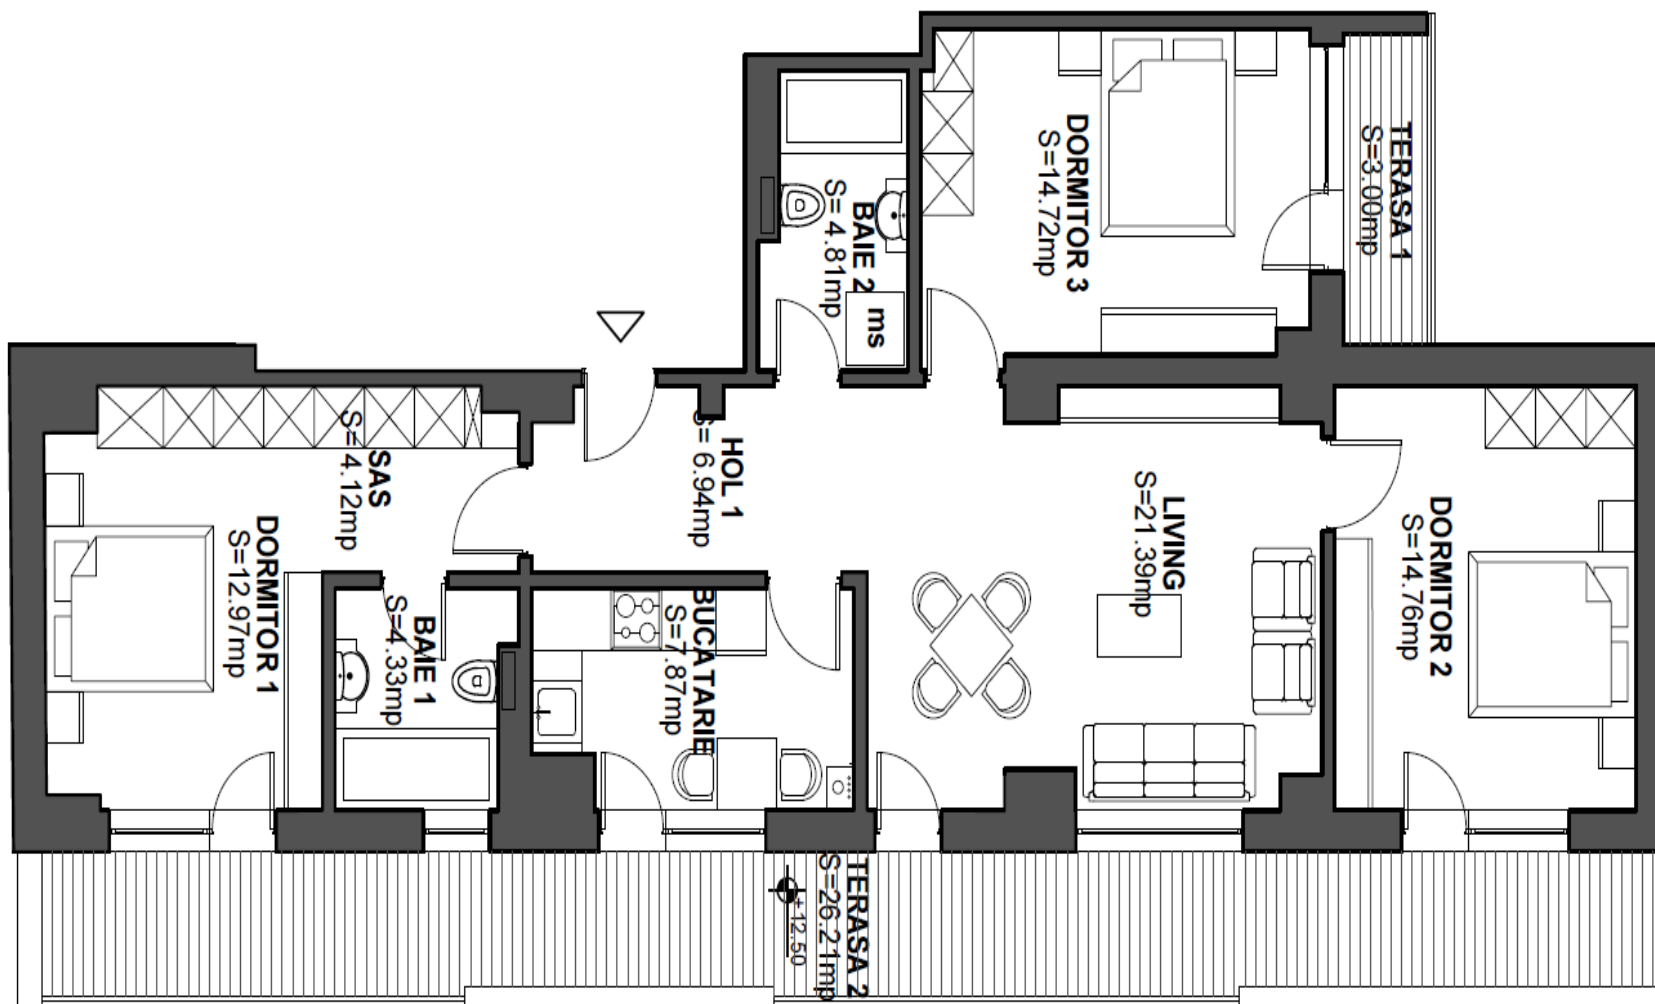

## AP. 16;18 Et.4;5 - Apartament 4 camere – 121,12mp

**PREMIUM PLAZA**  
apartments

Suprafata utila: 91,91mp

Balcon1: 26,21mp, Balcon2: 3,00mp

Living: 21,39mp

Bucatarie: 7,87mp

Dormitor 1: 12,97mp

Dormitor 2: 14,76mp

Dormitor 3: 14,72mp

Sas: 4,12mp

Baie 1: 4,33mp

Baie 2: 4,81mp

Hol: 6,94mp

**0745.005.500**

**0749.115.511**

proprietatinoi@gmail.com