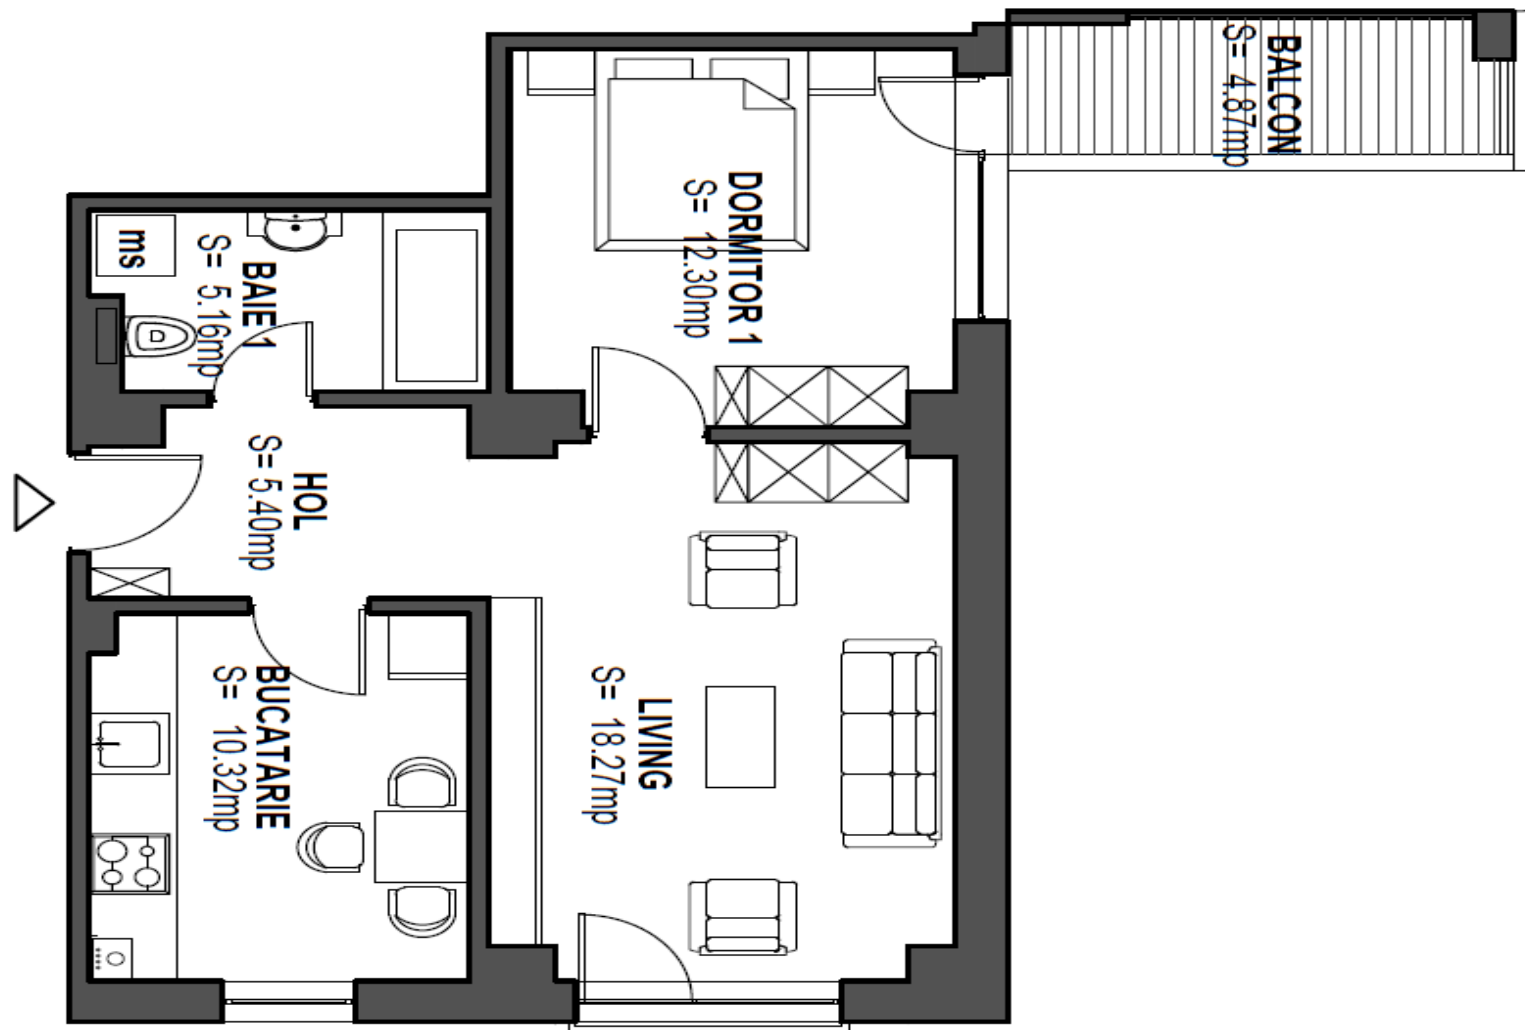

AP.3 PARTER - Apartament 2 camere – 70,07mp

PREMIUM PLAZA
apartments

Suprafata utila: 51,46 mp
Balcon: 4,87 mp

Living: 18,27mp
Bucatarie: 10,32mp
Dormitor 1: 12,30mp
Baie 1: 5,16mp
Hol: 5,40mp

0745.005.500
0749.115.511