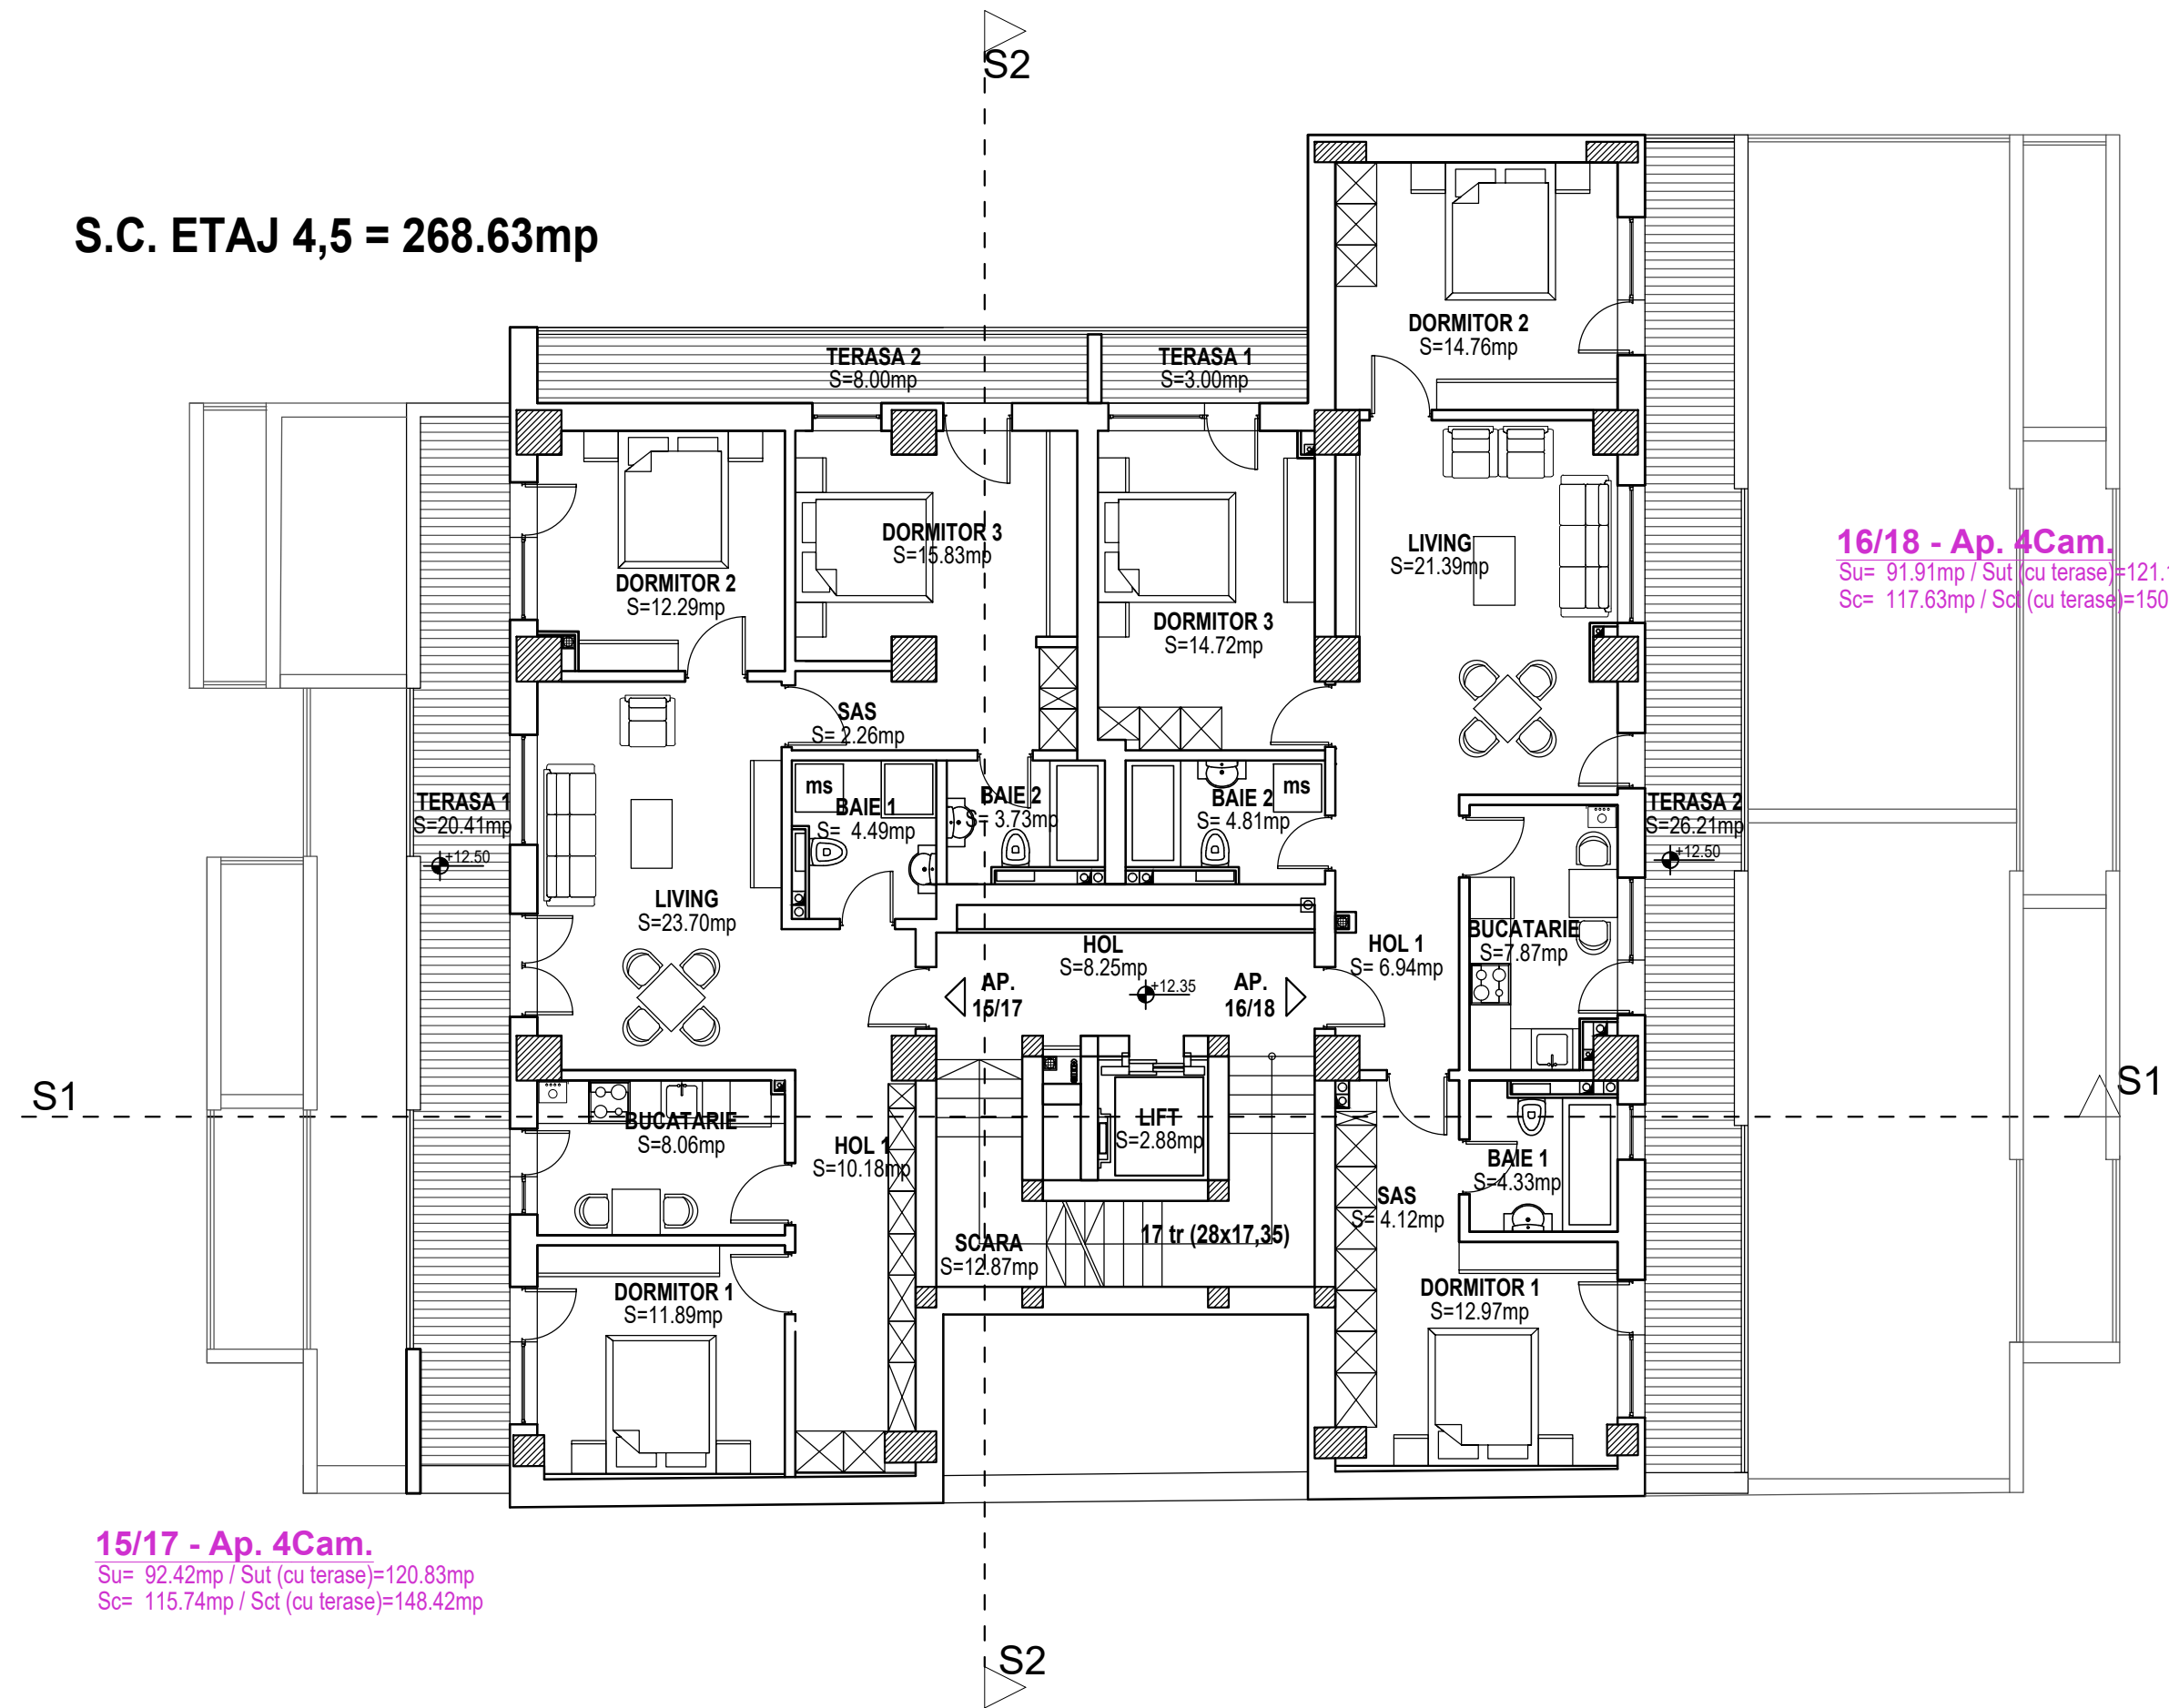

S.C. ETAJ 4,5 = 268.63mp

16/18 - Ap. 4Cam.
 Su= 91.91mp / Sut (cu terase)=121.12mp
 Sc= 117.63mp / Sct (cu terase)=150.66

15/17 - Ap. 4Cam.
 Su= 92.42mp / Sut (cu terase)=120.83mp
 Sc= 115.74mp / Sct (cu terase)=148.42mp